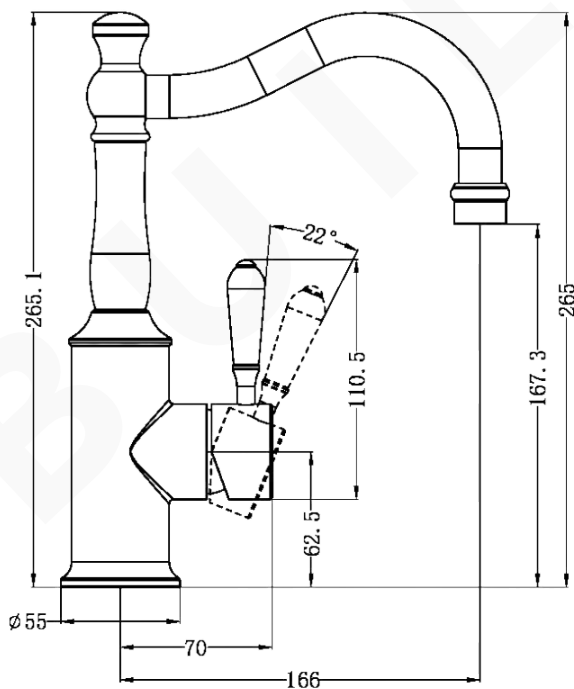

**YORK HOOK BASIN MIXER**

**DESCRIPTION**

Brand: Nero  
 Name: York Basin Mixer Hook Spout with Metal Lever  
 Model: NR69210202CH Chrome  
 Type: Basin Mixer

**SPECIFICATIONS**

Height: 265.1mm  
 Length: 166mm  
 Material: Brass  
 Finish: Chrome  
 WELS Rating: 6.0L/Min, 5Star  
 WELS Registration No: T40263

**MODEL & AVAILABLE COLOUR OPTIONS**

- NR69210202AB: York Basin Mixer Hook with Metal Lever Aged Brass
- NR69210202MB: York Basin Mixer Hook with Metal Lever Matte Black