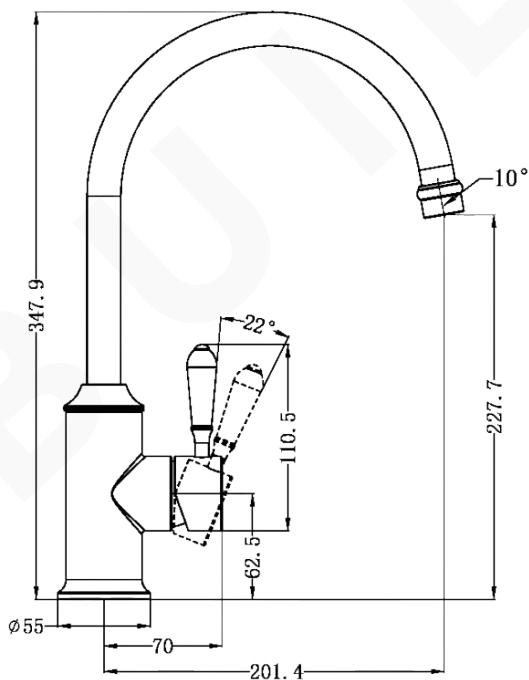

YORK KITCHEN MIXER

DESCRIPTION

Brand: Nero
 Name: York Kitchen Mixer Gooseneck Spout with White Porcelain Lever
 Model: NR69210601CH Chrome
 Type: Kitchen & Laundry Mixers

SPECIFICATIONS

Height: 347.9mm
 Length: 201.4mm
 Material: Brass
 Finish: Chrome
 WELS Rating: 6.0L/Min, 5Star
 WELS Registration No: T40269

MODEL & AVAILABLE COLOUR OPTIONS

- NR69210601AB: York Basin Mixer Gooseneck Spout with White Porcelain Lever Aged Brass
- NR69210601MB: York Basin Mixer Gooseneck Spout with White Porcelain Matte Black