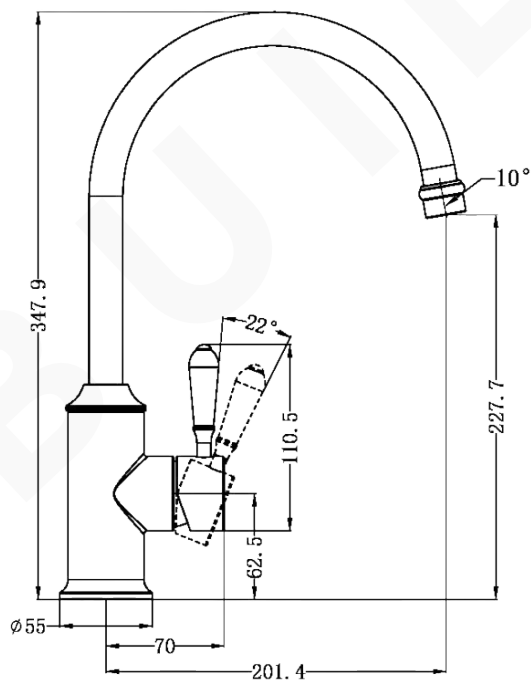

**YORK KITCHEN MIXER**

**DESCRIPTION**

Brand: Nero  
 Name: York Kitchen Mixer Gooseneck Spout with Metal Lever  
 Model: NR69210602CH Chrome  
 Type: Kitchen & Laundry Mixers

**SPECIFICATIONS**

Height: 347.9mm  
 Length: 201.4mm  
 Material: Brass  
 Finish: Chrome  
 WELS Rating: 6.0L/Min, 5Star  
 WELS Registration No: T40269

**MODEL & AVAILABLE COLOUR OPTIONS**

- NR69210602AB: York Basin Mixer Gooseneck Spout with Metal Lever Aged Brass
- NR69210602MB: York Basin Mixer Gooseneck Spout with Metal Lever Matte Black