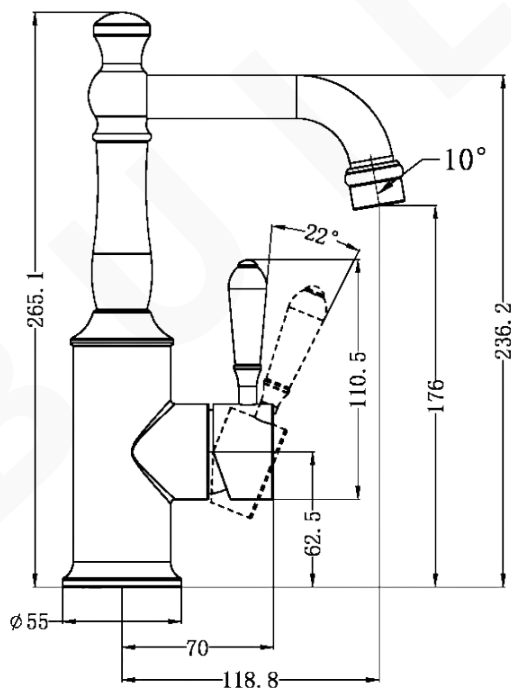

YORK BASIN MIXER

DESCRIPTION

Brand: Nero
 Name: York Basin Mixer with White Porcelain Lever
 Model: NR69210101CH Chrome
 Type: Basin Mixer

SPECIFICATIONS

Height: 265.1mm
 Length: 118.8mm
 Material: Brass
 Finish: Chrome
 WELS Rating: 6.0L/Min, 5Star
 WELS Registration No: T40262

MODEL & AVAILABLE COLOUR OPTIONS

- NR69210101AB: York Basin Mixer with White Porcelain Lever Aged Brass
- NR69210101MB: York Basin Mixer with White Porcelain Lever Matte Black