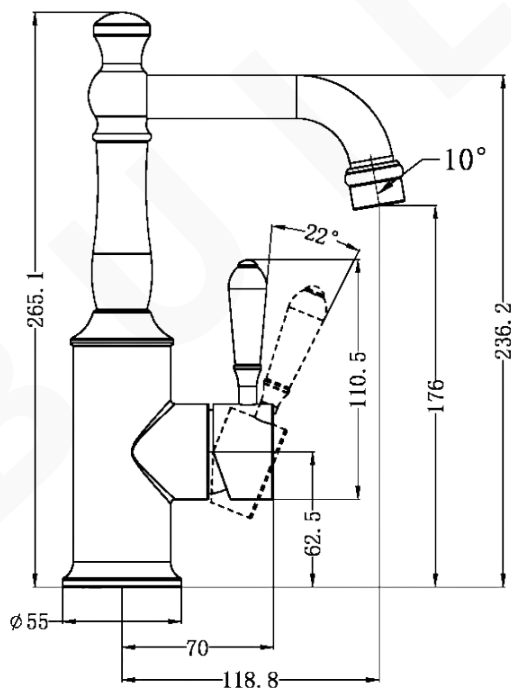

YORK BASIN MIXER

DESCRIPTION

Brand: Nero
 Name: York Basin Mixer with Metal Lever
 Model: NR69210102CH Chrome
 Type: Basin Mixer

SPECIFICATIONS

Height: 265.1mm
 Length: 118.8mm
 Material: Brass
 Finish: Chrome
 WELS Rating: 6.0L/Min, 5Star
 WELS Registration No: T40262

MODEL & AVAILABLE COLOUR OPTIONS

- NR69210102AB: York Basin Mixer with Metal Lever Aged Brass
- NR69210102MB: York Basin Mixer with Metal Lever Matte Black