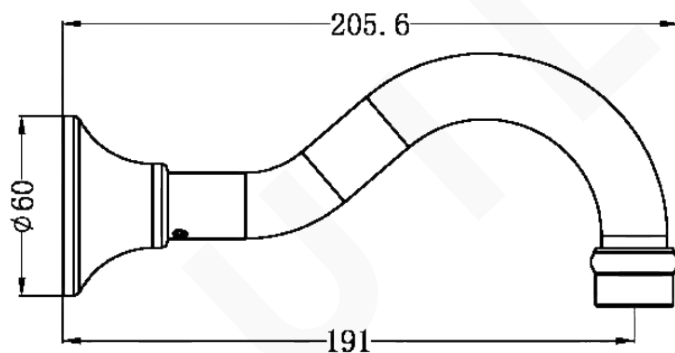

**YORK BASIN BATH SPOUT**

**DESCRIPTION**

Brand: Nero  
 Name: York Basin/Bath Spout Only  
 Model: NR692103CH Chrome  
 Type: Bath Spouts

**SPECIFICATIONS**

Diameter: ø60mm  
 Length: 205.6mm  
 Material: Brass  
 Finish: Chrome

**MODEL & AVAILABLE COLOUR OPTIONS**

- NR692103AB: York Basin/Bath Spout Only Aged Brass
- NR692103MB: York Basin/Bath Spout Only Matte Black