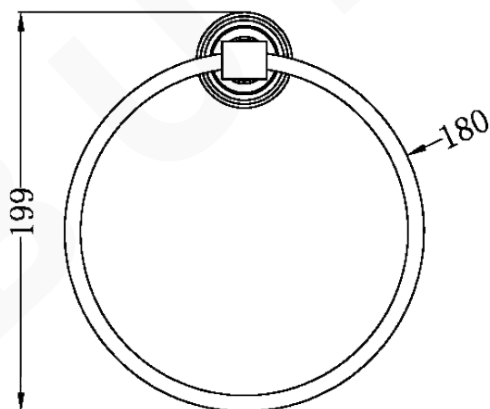

**YORK TOWEL RING**

**DESCRIPTION**

Brand: Nero  
 Name: York Towel Ring  
 Model: NR6980CH Chrome  
 Type: Towels Rings

**SPECIFICATIONS**

Width: 78mm  
 Length: 199mm  
 Material: 304 Stainless Steel  
 Finish: Chrome

**MODEL & AVAILABLE COLOUR OPTIONS**

- NR6980AB: York Towel Ring  
Aged Brass
- NR6980MB: York Towel Ring  
Matte Black