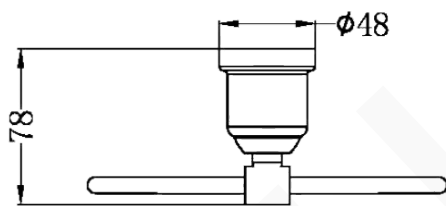

**YORK TOWEL RING**

**DESCRIPTION**

Brand: Nero  
 Name: York Towel Ring  
 Model: NR6980CH Chrome  
 Type: Towels Rings

**SPECIFICATIONS**

Width: 78mm  
 Length: 199mm  
 Material: 304 Stainless Steel  
 Finish: Chrome

**MODEL & AVAILABLE COLOUR OPTIONS**

- NR6980AB: York Towel Ring  
Aged Brass
- NR6980MB: York Towel Ring  
Matte Black