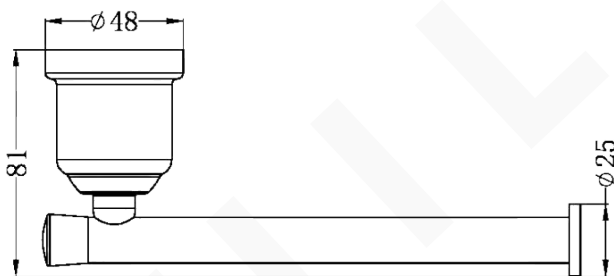

YORK TOILET ROLL HOLDER

DESCRIPTION

Brand: Nero
 Name: York Toilet Roll Holder
 Model: NR6986CH Chrome
 Type: Toilet Roll Holders

SPECIFICATIONS

Height: 81mm
 Length: 187mm
 Material: 304 Stainless Steel
 Finish: Chrome

MODEL & AVAILABLE COLOUR OPTIONS

- NR6986AB: York Toilet Roll Holder
Aged Brass
- NR6986MB: York Toilet Roll Holder
Matte Black