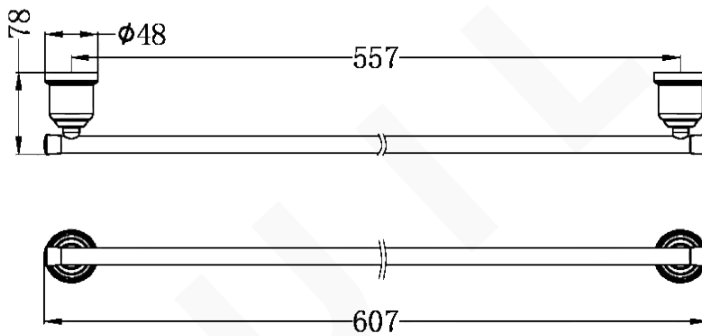

YORK SINGLE TOWEL RAIL

DESCRIPTION

Brand: Nero
 Name: York Single Towel Rail 600mm
 Model: NR6924CH Chrome
 Type: Towels Rails

SPECIFICATIONS

Height: 78mm
 Length: 607mm
 Material: 304 Stainless Steel
 Finish: Chrome

MODEL & AVAILABLE COLOUR OPTIONS

- NR6924AB: York Single Towel Rail Aged Brass
- NR6924MB: York Single Towel Rail Matte Black