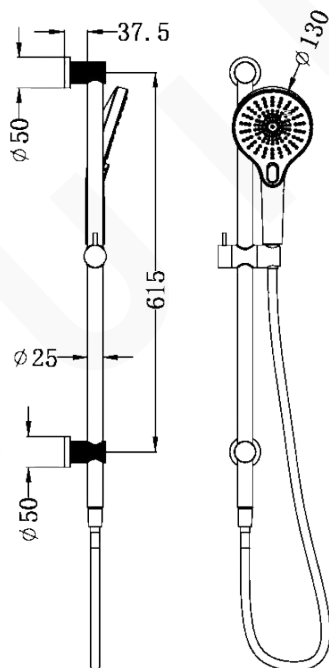

OPAL SHOWER RAIL

DESCRIPTION

Brand: Nero
 Name: Opal Shower Rail
 Model: NR251905DBN Brushed Nickel
 Type: Rail Shower

SPECIFICATIONS

Diameter: \varnothing 130mm
 Length: 615mm
 Material: Brass
 Finish: Brushed Nickel
 WELS Rating: 9L/Min, 3Star
 WELS Registration No: S15221

MODEL & AVAILABLE COLOUR OPTIONS

- NR251905DBG: Opal Shower Rail
Brushed Gold
- NR251905DGR: Opal Shower Rail
Graphite