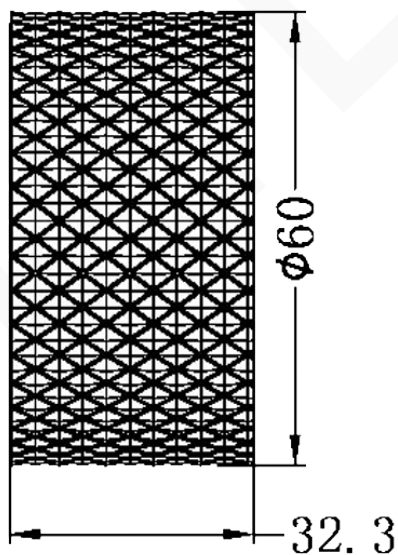

OPAL PROGRESSIVE MIXER

DESCRIPTION

Brand: Nero
 Name: Opal Progressive Shower Mixer
 Model: NR252009BN Brushed Nickel
 Type: Shower Mixer

SPECIFICATIONS

Diameter: ø60mm
 Length: 32.3mm
 Material: Brass
 Finish: Brushed Nickel