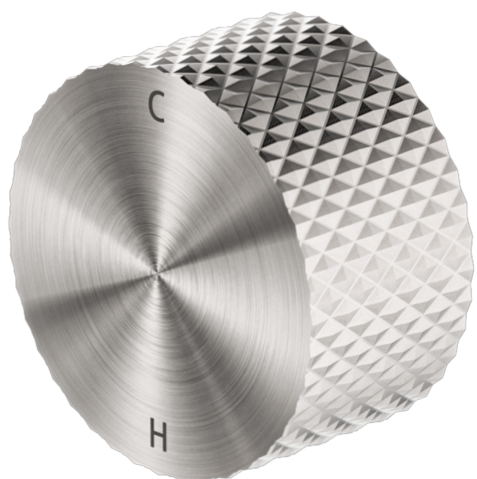

OPAL PROGRESSIVE MIXER

DESCRIPTION

Brand: Nero
 Name: Opal Progressive Shower Mixer
 Model: NR252009BN Brushed Nickel
 Type: Shower Mixer

SPECIFICATIONS

Diameter: ø60mm
 Length: 32.3mm
 Material: Brass
 Finish: Brushed Nickel

MODEL & AVAILABLE COLOUR OPTIONS

- NR252009BG: Opal Progressive Shower Mixer Brushed Gold
- NR252009GR: Opal Progressive Shower Mixer Graphite
- NR252009BZ: Opal Progressive Shower Mixer Brushed Bronze