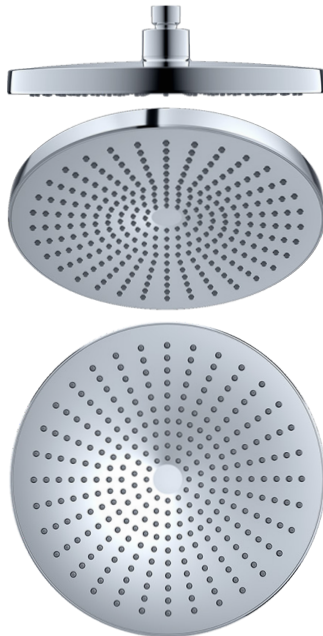

OPAL SHOWER HEAD

DESCRIPTION

Brand: Nero
 Name: Opal Shower Head 250mm
 Model: NR508079CH Chrome
 Type: Shower Head

SPECIFICATIONS

Diameter: ø250mm
 Height: 69.3mm
 Material: High Quality ABS
 Finish: Chrome
 WELS Rating: 9L/Min, 3Star
 WELS Registration No: S17297

MODEL & AVAILABLE COLOUR OPTIONS

- NR508079BN: Opal Shower Head
Brushed Gold
- NR508079GR: Opal Shower Head
Graphite
- NR508079BG: Opal Shower Head
Brushed Gold
- NR508079MB: Opal Shower Head
Matte Black