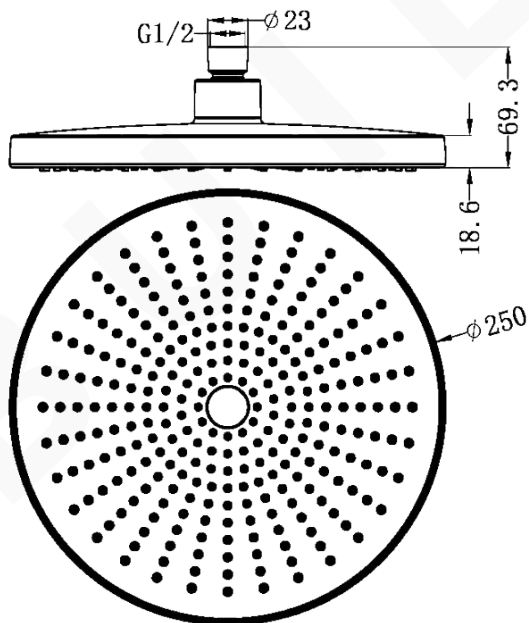

OPAL SHOWER HEAD

DESCRIPTION

Brand: Nero
 Name: Opal Shower Head 250mm
 Model: NR508079CH Chrome
 Type: Shower Head

SPECIFICATIONS

Diameter: ø250mm
 Height: 69.3mm
 Material: High Quality ABS
 Finish: Chrome
 WELS Rating: 9L/Min, 3Star
 WELS Registration No: S17297

MODEL & AVAILABLE COLOUR OPTIONS

- NR508079BN: Opal Shower Head
Brushed Gold
- NR508079GR: Opal Shower Head
Graphite
- NR508079BG: Opal Shower Head
Brushed Gold
- NR508079MB: Opal Shower Head
Matte Black