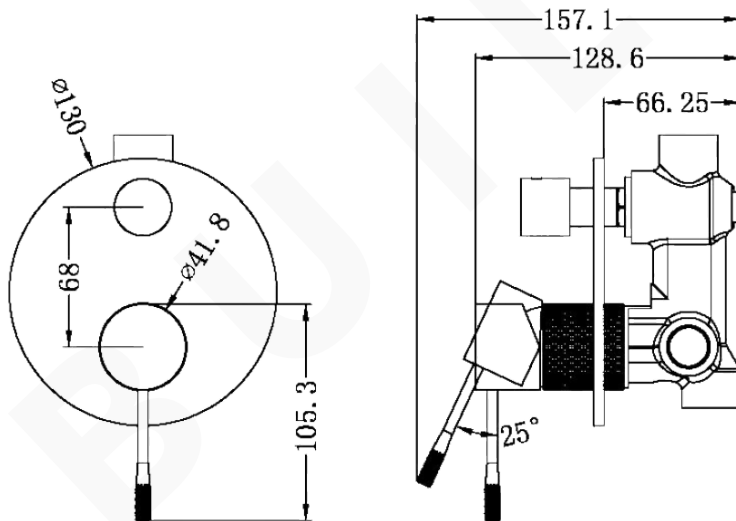

OPAL SHOWER MIXER

DESCRIPTION

Brand: Nero
 Name: Opal Shower Mixer with Divertor
 Model: NR251909ABN Brushed Nickel
 Type: Shower Mixer with Divertor

SPECIFICATIONS

Diameter: $\varnothing 130\text{mm}$
 Length: 157.1mm
 Material: Brass
 Finish: Brushed Nickel

MODEL & AVAILABLE COLOUR OPTIONS

- NR251909ABG: Opal Shower Mixer with Divertor Brushed Gold
- NR251909AGR: Opal Shower Mixer with Divertor Graphite
- NR251909ABZ: Opal Shower Mixer with Divertor Brushed Bronze