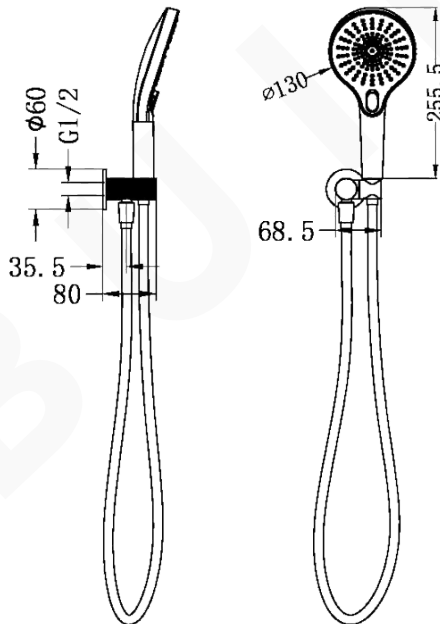

OPAL SHOWER BRACKET

DESCRIPTION

Brand: Nero
 Name: Opal Shower Bracket
 Model: NR251905CBN Brushed Nickel
 Type: Shower Bracket

SPECIFICATIONS

Diameter: ø130mm
 Length: 255.5mm
 Material: Brass
 Finish: Brushed Nickel
 WELS Rating: 9L/Min, 3Star
 WELS Registration No: S15225

MODEL & AVAILABLE COLOUR OPTIONS

- NR251905CBG: Opal Shower Bracket
Brushed Gold
- NR251905CGR: Opal Shower Bracket
Graphite
- NR251905CBZ: Opal Shower Bracket
Brushed Bronze