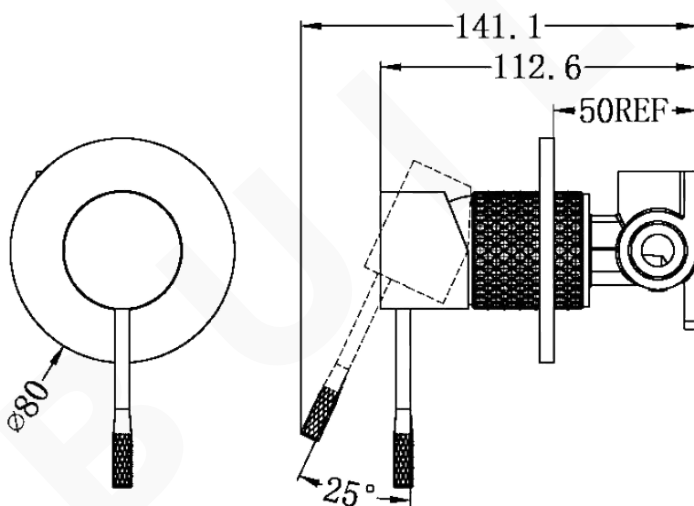

OPAL SHOWER MIXER

DESCRIPTION

Brand: Nero
 Name: Opal Shower Mixer 80mm Plate
 Model: NR251909BN Brushed Nickel
 Type: Shower Mixer

SPECIFICATIONS

Diameter: ø80mm
 Height: 141.1mm
 Material: Brass
 Finish: Brushed Nickel