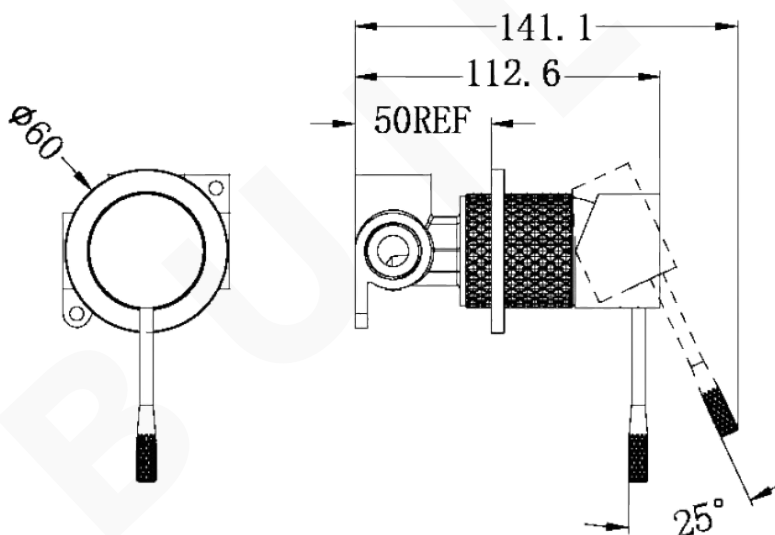

OPAL SHOWER MIXER

DESCRIPTION

Brand: Nero
 Name: Opal Shower Mixer 60mm Plate
 Model: NR251909HBN Brushed Nickel
 Type: Shower Mixer

SPECIFICATIONS

Diameter: ø60mm
 Height: 141.1mm
 Material: Brass
 Finish: Brushed Nickel

MODEL & AVAILABLE COLOUR OPTIONS

- NR251909HBG: Opal Shower Mixer Brushed Gold
- NR251909HGR: Opal Shower Mixer Graphite
- NR251909HBZ: Opal Shower Mixer Brushed Bronze