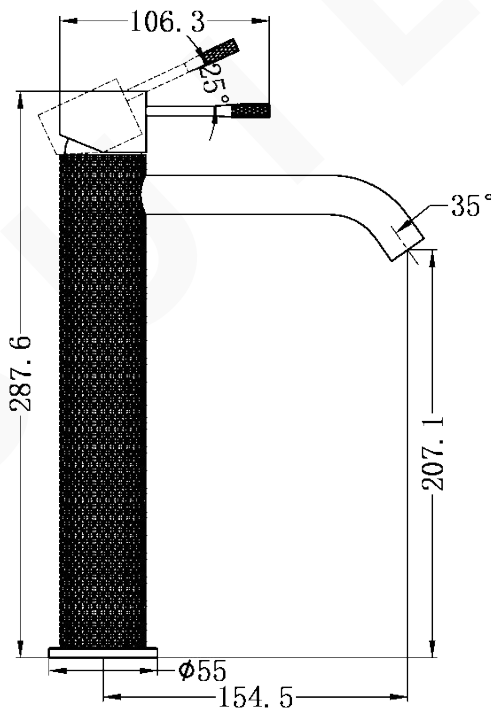

OPAL TALL BASIN MIXER

DESCRIPTION

Brand: Nero
 Name: Opal Tall Basin Mixer
 Model: NR251901ABN Brushed Nickel
 Type: Basin Mixers

SPECIFICATIONS

Height: 287.6mm
 Length: 154.5mm
 Material: Brass
 Finish: Brushed Nickel
 WELS Rating: 5L/Min, 5Star
 WELS Registration No: T37081

MODEL & AVAILABLE COLOUR OPTIONS

- NR251901ABG: Opal Tall Basin Mixer
Brushed Gold
- NR251901AGR: Opal Tall Basin Mixer
Graphite
- NR251901ABZ: Opal Tall Basin Mixer
Brushed Bronze