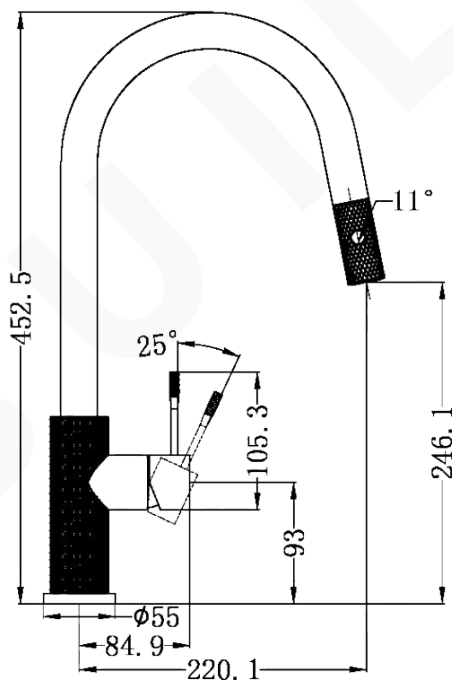

OPAL PULL OUT MIXER

DESCRIPTION

Brand: Nero
 Name: Opal Pull Out Sink Mixer with Vegie Spray Function
 Model: NR251908BN Brushed Nickel
 Type: Pull Out Sink Mixer

SPECIFICATIONS

Height: 452.5mm
 Length: 220.1mm
 Material: Brass
 Finish: Brushed Nickel
 WELS Rating: 4.5L/Min, 6Star
 WELS Registration No: T37010

MODEL & AVAILABLE COLOUR OPTIONS

- NR251908BG: Opal Pull Out Sink Mixer Brushed Gold
- NR251908GR: Opal Pull Out Sink Mixer Graphite
- NR251908BZ: Opal Pull Out Sink Mixer Brushed Bronze