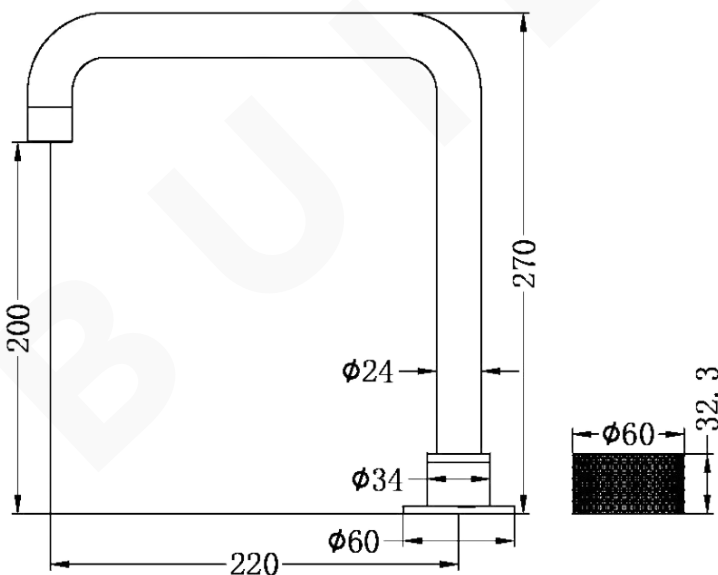

**OPAL PROGRESSIVE SET**

**DESCRIPTION**

Brand: Nero  
 Name: Opal Progressive Tall Basin Set  
 Model: NR252001ABN Brushed Nickel  
 Type: Basin Tap Set

**SPECIFICATIONS**

Height: 270mm  
 Length: 220mm  
 Material: Brass  
 Finish: Brushed Nickel  
 WELS Rating: 6L/Min, 5Star  
 WELS Registration No: T35924

**MODEL & AVAILABLE COLOUR OPTIONS**

- NR252001ABG: Opal Progressive Tall Basin Set Brushed Gold
- NR252001AGR: Opal Progressive Tall Basin Set Graphite
- NR252001ABZ: Opal Progressive Tall Basin Set Brushed Bronze