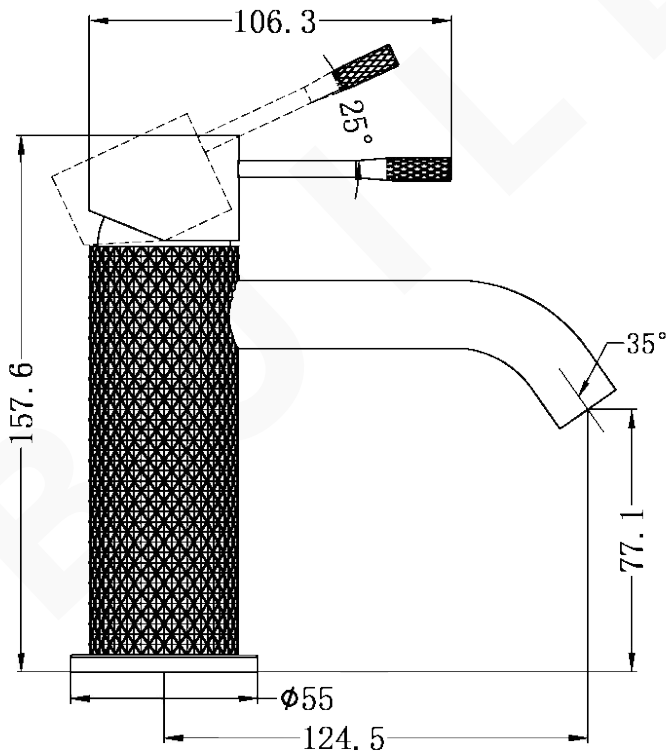

OPAL BASIN MIXER

DESCRIPTION

Brand: Nero
 Name: Opal Basin Mixer
 Model: NR251901BN Brushed Nickel
 Type: Basin Mixers

SPECIFICATIONS

Height: 157.6mm
 Length: 124.5mm
 Material: Brass
 Finish: Brushed Nickel
 WELS Rating: 5L/Min, 5Star
 WELS Registration No: T37080

MODEL & AVAILABLE COLOUR OPTIONS

- NR251901BG: Opal Basin Mixer
Brushed Gold
- NR251901GR: Opal Basin Mixer
Graphite
- NR251901BZ: Opal Basin Mixer
Brushed Bronze