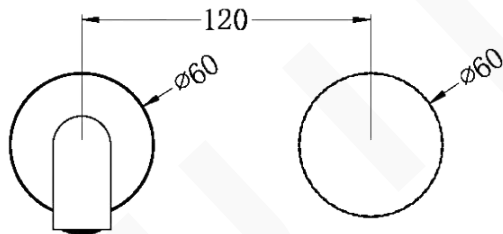

OPAL PROGRESSIVE SET

DESCRIPTION

Brand: Nero
 Name: Opal Progressive Wall Basin
 Bath Set 230mm
 Model: NR252007A230BN
 Brushed Nickel
 Type: Wall Basin/Bath Set

SPECIFICATIONS

Diameter: $\varnothing 60\text{mm}$
 Length: 230.5mm
 Material: Brass
 Finish: Brushed Nickel
 WELS Rating: 6L/Min, 5Star
 WELS Registration No: T40551

MODEL & AVAILABLE COLOUR OPTIONS

- NR252007a230BG: Opal Progressive Wall Basin Bath Set Brushed Gold
- NR252007a230GR: Opal Progressive Wall Basin Bath Set Graphite