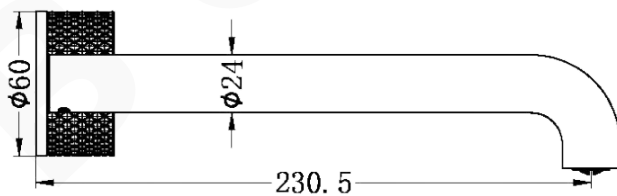

OPAL PROGRESSIVE SET

DESCRIPTION

Brand: Nero
 Name: Opal Progressive Wall Basin
 Bath Set 230mm
 Model: NR252007A230BN
 Brushed Nickel
 Type: Wall Basin/Bath Set

SPECIFICATIONS

Diameter: $\varnothing 60\text{mm}$
 Length: 230.5mm
 Material: Brass
 Finish: Brushed Nickel
 WELS Rating: 6L/Min, 5Star
 WELS Registration No: T40551

MODEL & AVAILABLE COLOUR OPTIONS

- NR252007a230BG: Opal Progressive Wall Basin Bath Set Brushed Gold
- NR252007a230GR: Opal Progressive Wall Basin Bath Set Graphite