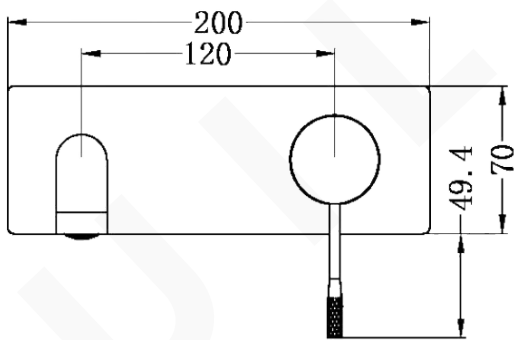

OPAL WALL BASIN MIXER

DESCRIPTION

Brand: Nero
 Name: Opal Wall Basin/Bath Mixer 185mm
 Model: NR251907aBN Brushed Nickel
 Type: Wall Basin/Bath Mixer

SPECIFICATIONS

Height: 197.5mm
 Length: 200mm
 Material: Brass
 Finish: Brushed Nickel
 WELS Rating: 6L/Min, 5Star
 WELS Registration No: T37009

MODEL & AVAILABLE COLOUR OPTIONS

- NR251907aBG: Opal Wall Basin/Bath Mixer 185mm Brushed Gold
- NR251907aGR: Opal Wall Basin/Bath Mixer 185mm Graphite