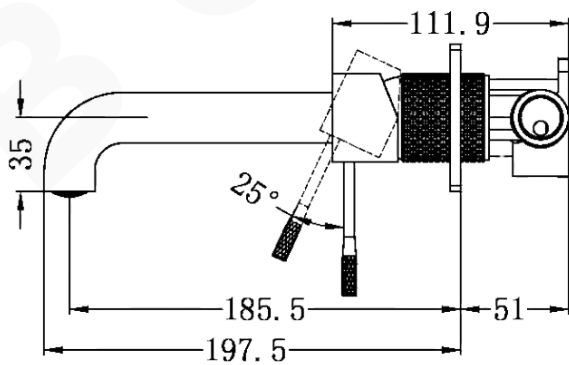

OPAL WALL BASIN MIXER

DESCRIPTION

Brand: Nero
 Name: Opal Wall Basin/Bath Mixer 185mm
 Model: NR251907aBN Brushed Nickel
 Type: Wall Basin/Bath Mixer

SPECIFICATIONS

Height: 197.5mm
 Length: 200mm
 Material: Brass
 Finish: Brushed Nickel
 WELS Rating: 6L/Min, 5Star
 WELS Registration No: T37009

MODEL & AVAILABLE COLOUR OPTIONS

- NR251907aBG: Opal Wall Basin/Bath Mixer 185mm Brushed Gold
- NR251907aGR: Opal Wall Basin/Bath Mixer 185mm Graphite