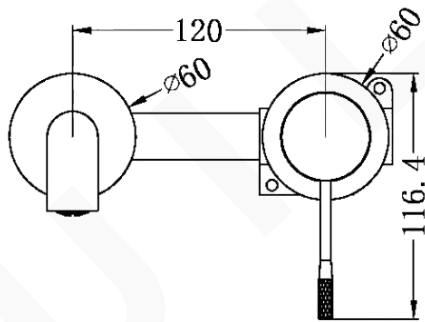

OPAL WALL BASIN MIXER

DESCRIPTION

Brand: Nero
 Name: Opal Wall Basin/Bath Mixer 185mm Spout Separate Back Plate
 Model: NR251907bBN Brushed Nickel
 Type: Wall Basin/Bath Mixer

SPECIFICATIONS

Height: 197.5mm
 Length: 200mm
 Material: Brass
 Finish: Brushed Nickel
 WELS Rating: 6L/Min, 5Star
 WELS Registration No: T37754

MODEL & AVAILABLE COLOUR OPTIONS

- NR251907bBG: Opal Wall Basin/Bath Mixer 185mm Brushed Gold
- NR251907bGR: Opal Wall Basin/Bath Mixer 185mm Graphite
- NR251907bBZ: Opal Wall Basin/Bath Mixer 185mm Brushed Bronze