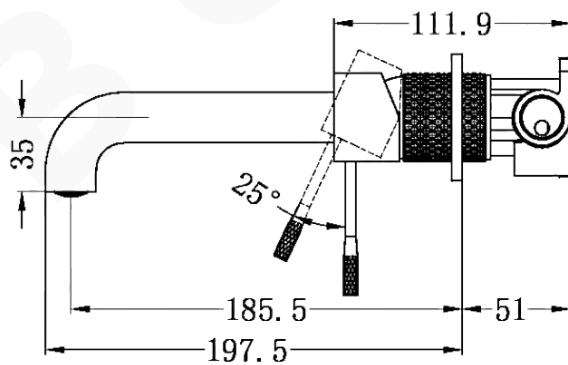

OPAL WALL BASIN MIXER

DESCRIPTION

Brand: Nero
 Name: Opal Wall Basin/Bath Mixer 185mm Spout Separate Back Plate
 Model: NR251907bBN Brushed Nickel
 Type: Wall Basin/Bath Mixer

SPECIFICATIONS

Height: 197.5mm
 Length: 200mm
 Material: Brass
 Finish: Brushed Nickel
 WELS Rating: 6L/Min, 5Star
 WELS Registration No: T37754

MODEL & AVAILABLE COLOUR OPTIONS

- NR251907bBG: Opal Wall Basin/Bath Mixer 185mm Brushed Gold
- NR251907bGR: Opal Wall Basin/Bath Mixer 185mm Graphite
- NR251907bBZ: Opal Wall Basin/Bath Mixer 185mm Brushed Bronze