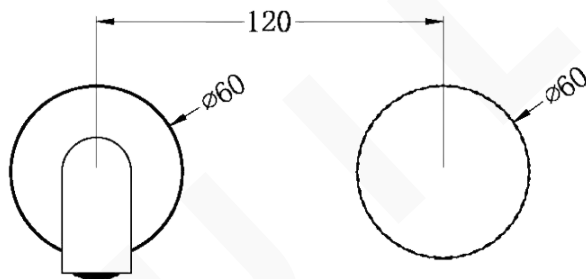

OPAL PROGRESSIVE SET

DESCRIPTION

Brand: Nero
 Name: Opal Progressive Wall Basin
 Bath Set 185mm
 Model: NR252007A185BN
 Brushed Nickel
 Type: Wall Basin/Bath Set

SPECIFICATIONS

Diameter: $\varnothing 60\text{mm}$
 Length: 185.5mm
 Material: Brass
 Finish: Brushed Nickel
 WELS Rating: 6L/Min, 5Star
 WELS Registration No: T40550

MODEL & AVAILABLE COLOUR OPTIONS

- NR252007a185BG: Opal Progressive Wall Basin Bath Set Brushed Gold
- NR252007a185GR: Opal Progressive Wall Basin Bath Set Graphite