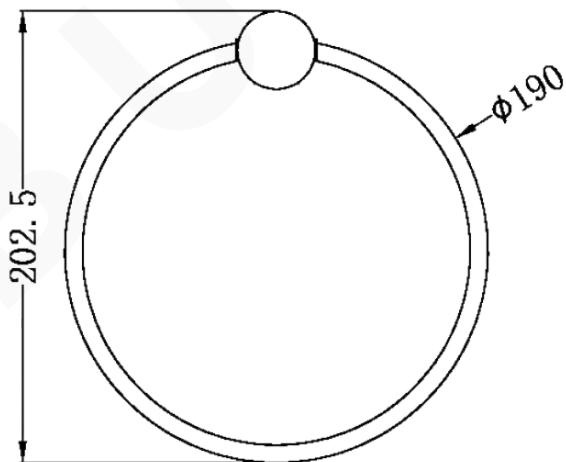

OPAL TOWEL RING

DESCRIPTION

Brand: Nero
 Name: Opal Towel Ring
 Model: NR2580ABN Brushed Nickel
 Type: Towel Rings

SPECIFICATIONS

Diameter: $\phi 190\text{mm}$
 Length: 202.5mm
 Material: Brass
 Finish: Brushed Nickel

MODEL & AVAILABLE COLOUR OPTIONS

- NR2580ABG: Opal Towel Ring
Brushed Gold
- NR2580AGR: Opal Towel Ring
Graphite
- NR2580ABZ: Opal Towel Ring
Brushed Bronze