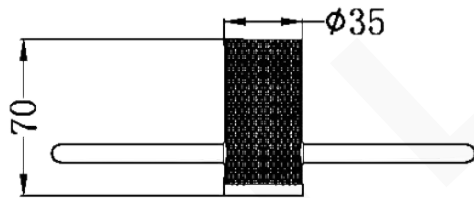

OPAL TOWEL RING

DESCRIPTION

Brand: Nero
 Name: Opal Towel Ring
 Model: NR2580ABN Brushed Nickel
 Type: Towel Rings

SPECIFICATIONS

Diameter: $\phi 190\text{mm}$
 Length: 202.5mm
 Material: Brass
 Finish: Brushed Nickel