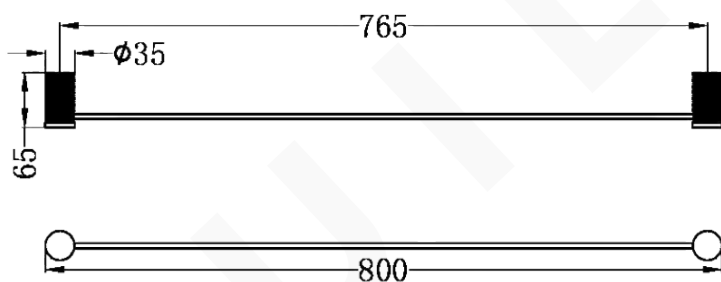

OPAL SINGLE TOWEL RAIL

DESCRIPTION

Brand: Nero
 Name: Opal Single Towel Rail 800mm
 Model: NR2530BN Brushed Nickel
 Type: Single Towel Rails

SPECIFICATIONS

Height: 65mm
 Length: 800mm
 Material: Brass
 Finish: Brushed Nickel

MODEL & AVAILABLE COLOUR OPTIONS

- NR2530BG: Opal Single Towel Rail
Brushed Gold
- NR2530GR: Opal Single Towel Rail
Graphite
- NR2530BZ: Opal Single Towel Rail
Brushed Bronze