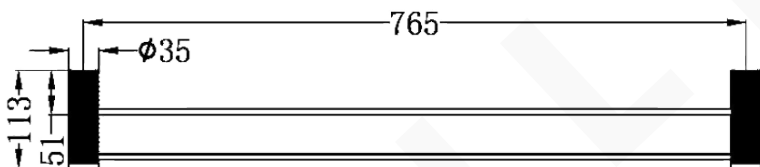

**OPAL DOUBLE TOWEL RAIL**

**DESCRIPTION**

Brand: Nero  
 Name: Opal Double Towel Rail 800mm  
 Model: NR2530dBN Brushed Nickel  
 Type: Double Towel Rails

**SPECIFICATIONS**

Height: 113mm  
 Length: 800mm  
 Material: Brass  
 Finish: Brushed Nickel

**MODEL & AVAILABLE COLOUR OPTIONS**

- NR2530DBG: Opal Double Towel Rail  
Brushed Gold
- NR2530DGR: Opal Double Towel Rail  
Graphite
- NR2530DBZ: Opal Double Towel Rail  
Brushed Bronze