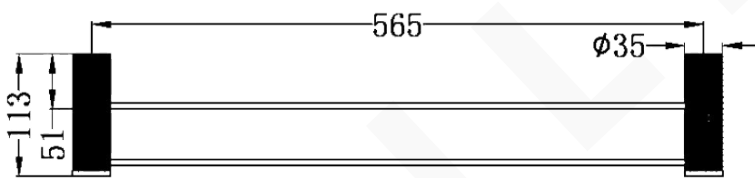

**OPAL DOUBLE TOWEL RAIL**

**DESCRIPTION**

Brand: Nero  
 Name: Opal Double Towel Rail 600mm  
 Model: NR2524dBN Brushed Nickel  
 Type: Double Towel Rails

**SPECIFICATIONS**

Height: 113mm  
 Length: 600mm  
 Material: Brass  
 Finish: Brushed Nickel

**MODEL & AVAILABLE COLOUR OPTIONS**

- NR2524DBG: Opal Double Towel Rail  
Brushed Gold
- NR2524DGR: Opal Double Towel Rail  
Graphite
- NR2524DBZ: Opal Double Towel Rail  
Brushed Bronze