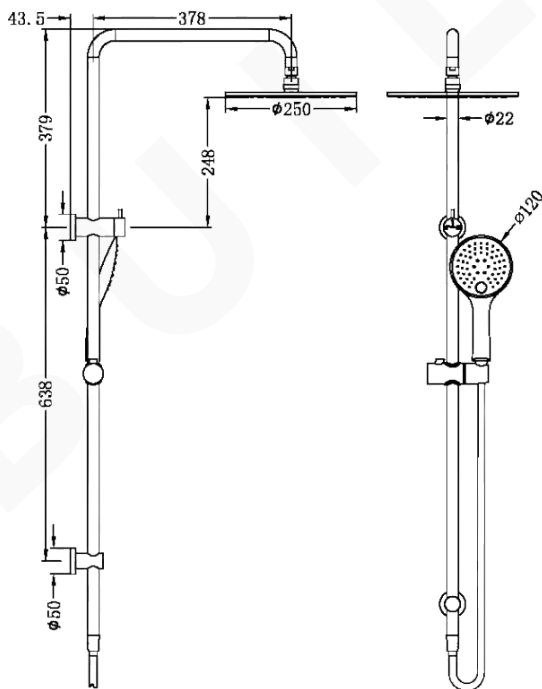

MECCA TWIN SHOWER SET DESCRIPTION

Brand: Nero
 Name: Mecca Twin Shower Set
 Model: NR250805ACH Chrome
 Type: Twin Showers

SPECIFICATIONS

Diameter: ø250mm
 Length: 638mm
 Material: Brass
 Finish: Chrome
 WELS Rating: Overhead Shower 8L/Min, 3Star
 Hand Shower 5.5L/Min, Not Star Rated
 WELS Registration: S17476

MODEL & AVAILABLE COLOUR OPTIONS

- NR250805ABN: Mecca Twin Shower Set Brushed Nickel
- NR250805AGM: Mecca Twin Shower Set Brushed Gunmetal
- NR250805ABG: Mecca Twin Shower Set Brushed Gold
- NR250805AMB: Mecca Twin Shower Set Matte Black