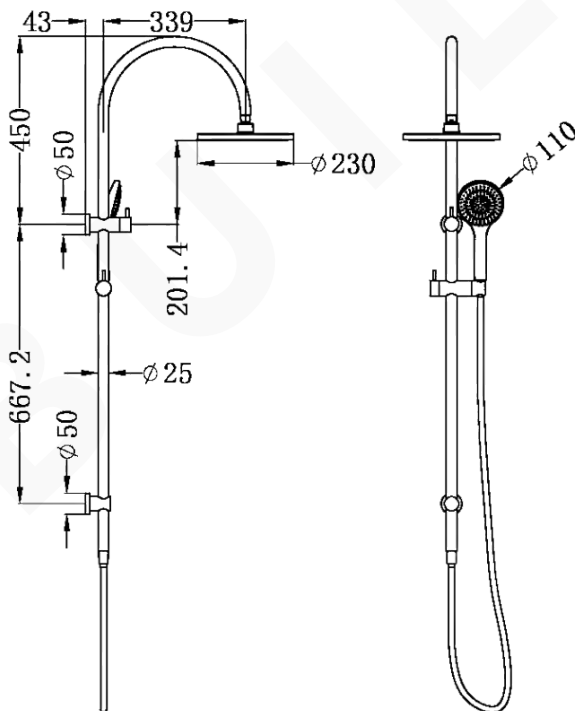

MECCA TWIN SHOWER SET DESCRIPTION

Brand: Nero
 Name: Mecca Twin Shower Set with Air Shower
 Model: NR221905bCH Chrome
 Type: Twin Showers

SPECIFICATIONS

Diameter: ø230mm
 Length: 667.2mm
 Material: Brass
 Finish: Chrome
 WELS Rating: Overhead Shower 9L/Min, 3Star
 Hand Shower 9L/Min, 3Star
 WELS Registration: S17346

MODEL & AVAILABLE COLOUR OPTIONS

- NR221905BBN: Mecca Twin Shower Set Brushed Nickel
- NR221905BBG: Mecca Twin Shower Set Brushed Gold
- NR221905BMB: Mecca Twin Shower Set Matte Black
- NR221905BMW: Mecca Twin Shower Set Matte White