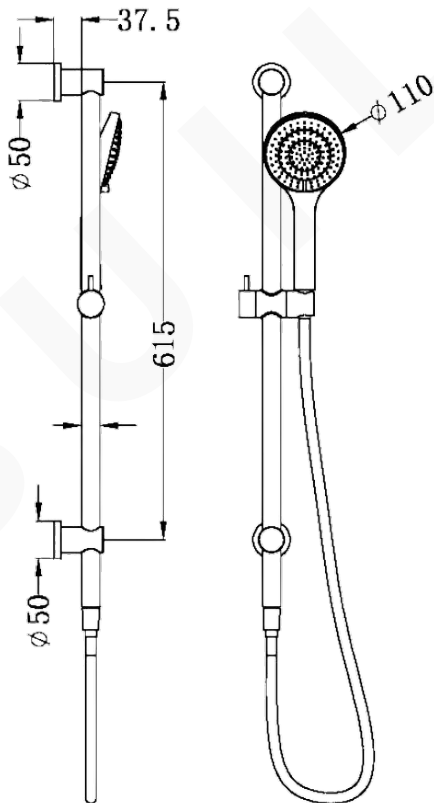

MECCA SHOWER RAIL

DESCRIPTION

Brand: Nero
 Name: Mecca Shower Rail with Air Shower
 Model: NR221905ACH Chrome
 Type: Rail Shower

SPECIFICATIONS

Diameter: ø110mm
 Length: 615mm
 Material: Brass
 Finish: Chrome
 WELS Rating: 9L/Min, 3Star
 WELS Registration: S15218

MODEL & AVAILABLE COLOUR OPTIONS

- NR221905ABN: Mecca Shower Rail
Brushed Nickel
- NR221905ABG: Mecca Shower Rail
Brushed Gold
- NR221905AMB: Mecca Shower Rail
Matte Black
- NR221905AMW: Mecca Shower Rail
Matte White