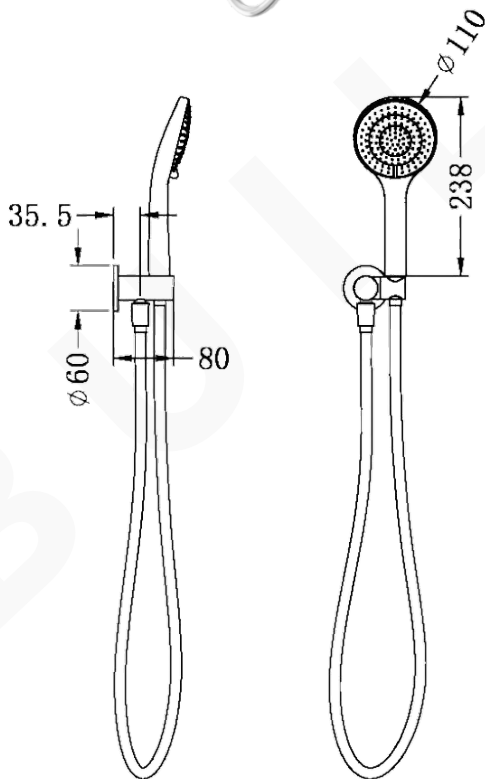

**MECCA HAND SHOWER**

**DESCRIPTION**

Brand: Nero  
 Name: Mecca Hand Hold Shower with Air Shower  
 Model: NR221905CH Chrome  
 Type: Shower Bracket

**SPECIFICATIONS**

Diameter: ø110mm  
 Length: 238mm  
 Material: Brass  
 Finish: Chrome  
 WELS Rating: 9L/Min, 3Star  
 WELS Registration: S15168

**MODEL & AVAILABLE COLOUR OPTIONS**

- NR221905BN: Mecca Hand Hold Shower Brushed Nickel
- NR221905BG: Mecca Hand Hold Shower Brushed Gold
- NR221905MB: Mecca Hand Hold Shower Matte Black
- NR221905MW: Mecca Hand Hold Shower Matte White