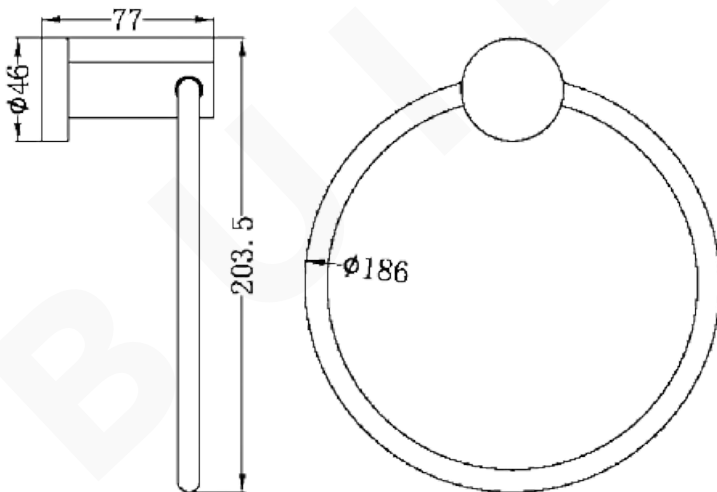

MECCA TOWEL RING

DESCRIPTION

Brand: Nero
 Name: Mecca Towel Ring
 Model: NR1980CH Chrome
 Type: Towel Rings

SPECIFICATIONS

Height: 77mm
 Length: 203.5mm
 Material: 304 Stainless Steel
 Finish: Chrome

MODEL & AVAILABLE COLOUR OPTIONS

- NR1980BN: Mecca Hand Towel Ring
Brushed Nickel
- NR1980GM: Mecca Hand Towel Ring
Brushed Gunmetal
- NR1980BG: Mecca Hand Towel Ring
Brushed Gold
- NR1980MB: Mecca Hand Towel Ring
Matte Black
- NR1980MW: Mecca Hand Towel Ring
Matte White