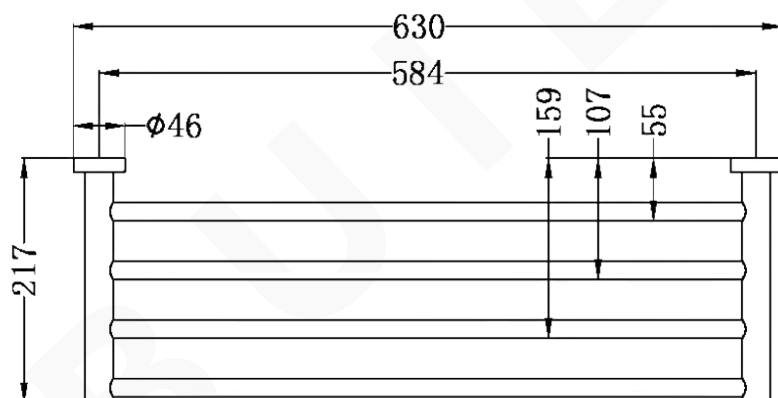

MECCA TOWEL RACK

DESCRIPTION

Brand: Nero
 Name: Mecca Towel Rack
 Model: NR1989CH Chrome
 Type: Towel Rack

SPECIFICATIONS

Height: 217mm
 Length: 630mm
 Material: 304 Stainless Steel
 Finish: Chrome

MODEL & AVAILABLE COLOUR OPTIONS