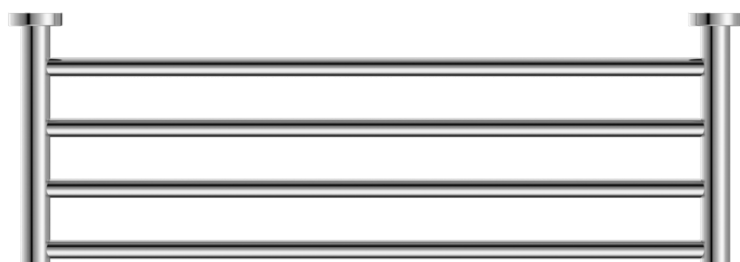

MECCA TOWEL RACK

DESCRIPTION

Brand: Nero
 Name: Mecca Towel Rack
 Model: NR1989CH Chrome
 Type: Towel Rack

SPECIFICATIONS

Height: 217mm
 Length: 630mm
 Material: 304 Stainless Steel
 Finish: Chrome

MODEL & AVAILABLE COLOUR OPTIONS

- NR1989BN: Mecca Towel Rack
Brushed Nickel
- NR1989GM: Mecca Towel Rack
Brushed Gunmetal
- NR1989BG: Mecca Towel Rack
Brushed Gold
- NR1989MB: Mecca Towel Rack
Matte Black
- NR1989MW: Mecca Towel Rack
Matte White