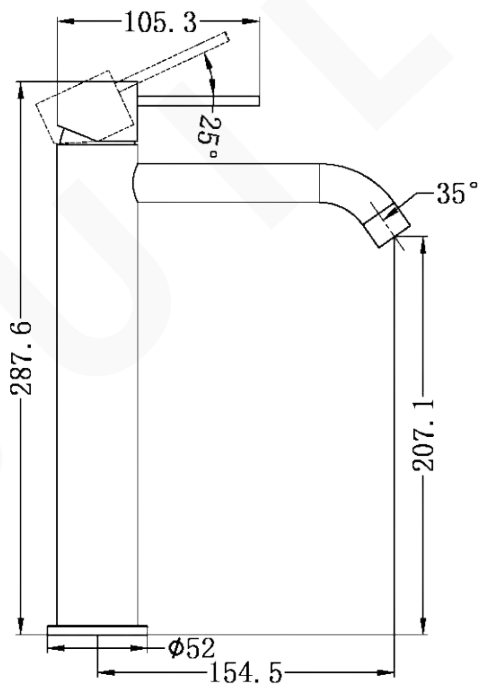

MECCA TALL BASIN MIXER DESCRIPTION

Brand: Nero
 Name: Mecca Tall Basin Mixer
 Model: NR221901aCH Chrome
 Type: Basin Mixers

SPECIFICATIONS

Height: 287.6mm
 Length: 154.5mm
 Material: Brass
 Finish: Chrome
 WELS Rating: 5.0L/Min, 5Star
 WELS Registration: T34931

MODEL & AVAILABLE COLOUR OPTIONS

- NR221901ABN: Mecca Tall Basin Mixer
Brushed Nickel
- NR221901AGM: Mecca Tall Basin Mixer
Brushed Gunmetal
- NR221901ABG: Mecca Tall Basin Mixer
Brushed Gold
- NR221901AMB: Mecca Tall Basin Mixer
Matte Black
- NR221901AMW: Mecca Tall Basin Mixer
Matte White