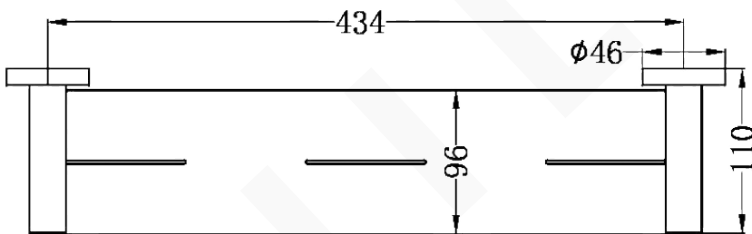

## DESCRIPTION

Brand: Nero  
 Name: Mecca Metal Shower Shelf  
 Model: NR1987aCH Chrome  
 Type: Metal Shelf

## SPECIFICATIONS

Height: 110mm  
 Length: 480mm  
 Material: 304 Stainless Steel  
 Finish: Chrome