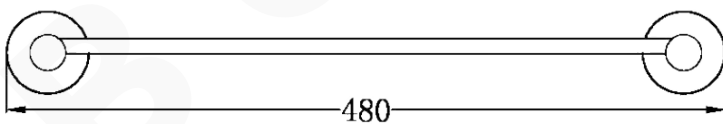

## DESCRIPTION

Brand: Nero  
 Name: Mecca Metal Shower Shelf  
 Model: NR1987aCH Chrome  
 Type: Metal Shelf

## SPECIFICATIONS

Height: 110mm  
 Length: 480mm  
 Material: 304 Stainless Steel  
 Finish: Chrome