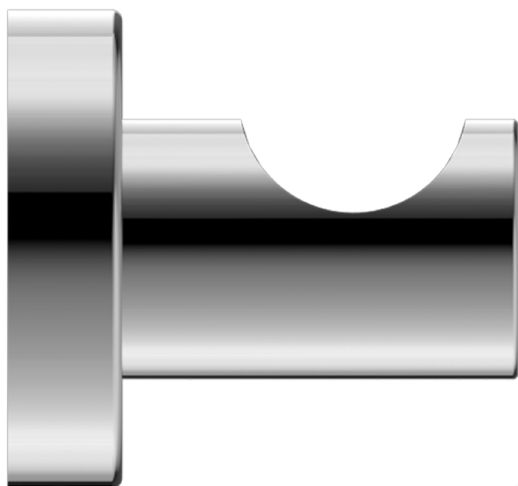

MECCA ROBE HOOK

DESCRIPTION

Brand: Nero
 Name: Mecca Robe Hook
 Model: NR1982CH Chrome
 Type: Robe Hooks

SPECIFICATIONS

Diameter: $\varnothing 46\text{mm}$
 Length: 50mm
 Material: 304 Stainless Steel
 Finish: Chrome

MODEL & AVAILABLE COLOUR OPTIONS

- NR1982BN: Mecca Robe Hook
Brushed Nickel
- NR1982GM: Mecca Robe Hook
Brushed Gunmetal
- NR1982BG: Mecca Robe Hook
Brushed Gold
- NR1982MB: Mecca Robe Hook
Matte Black
- NR1982MW: Mecca Robe Hook
Matte White