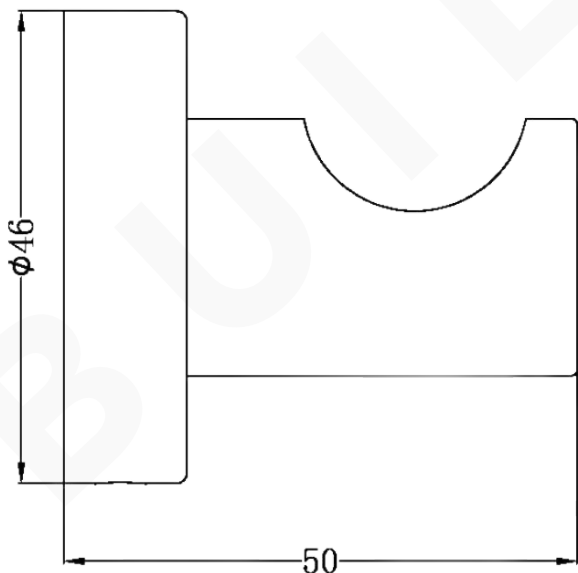

MECCA ROBE HOOK

DESCRIPTION

Brand: Nero
 Name: Mecca Robe Hook
 Model: NR1982CH Chrome
 Type: Robe Hooks

SPECIFICATIONS

Diameter: $\varnothing 46\text{mm}$
 Length: 50mm
 Material: 304 Stainless Steel
 Finish: Chrome

MODEL & AVAILABLE COLOUR OPTIONS

- NR1982BN: Mecca Robe Hook
Brushed Nickel
- NR1982GM: Mecca Robe Hook
Brushed Gunmetal
- NR1982BG: Mecca Robe Hook
Brushed Gold
- NR1982MB: Mecca Robe Hook
Matte Black
- NR1982MW: Mecca Robe Hook
Matte White