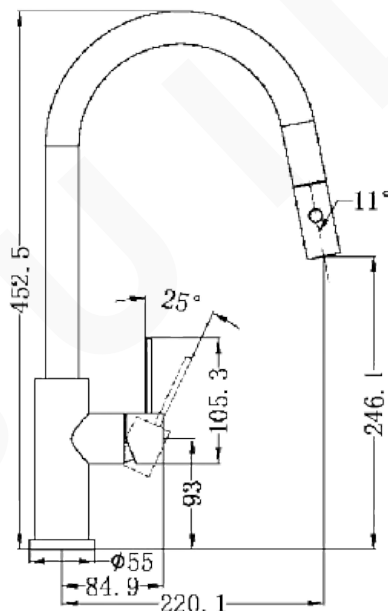

**MECCA PULL OUT MIXER**

**DESCRIPTION**

Brand: Nero  
 Name: Mecca Pull Out Sink Mixer  
 With Vegie Spray Function  
 Model: NR221908CH Chrome  
 Type: Kitchen & Laundry Mixers

**SPECIFICATIONS**

Height: 452.5mm  
 Length: 220.1mm  
 Material: Brass  
 Finish: Chrome  
 WELS Rating: 5.0L/Min, 5Star  
 WELS Registration: T38390

**MODEL & AVAILABLE COLOUR OPTIONS**

- NR221908BN: Mecca Pull Out Mixer  
Brushed Nickel
- NR221908GM: Mecca Pull Out Mixer  
Brushed Gunmetal
- NR221908BG: Mecca Pull Out Mixer  
Brushed Gold
- NR221908MB: Mecca Pull Out Mixer  
Matte Black
- NR221908MW: Mecca Pull Out Mixer  
Matte White