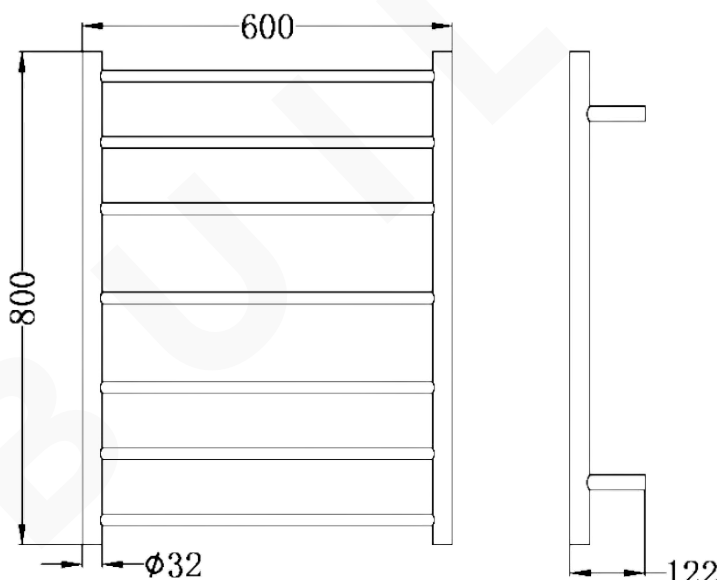

MECCA TOWEL LADDERS

DESCRIPTION

Brand: Nero
 Name: Mecca Non-Heated Towel Ladders
 Model: NR190001CH Chrome
 Type: Other Accessories

SPECIFICATIONS

Height: 800mm
 Length: 600mm
 Material: Stainless Steel
 Finish: Chrome

MODEL & AVAILABLE COLOUR OPTIONS

- NR190001BN: Mecca Non-Heated Towel Ladders Brushed Nickel
- NR190001GM: Mecca Non-Heated Towel Ladders Brushed Gunmetal
- NR190001BG: Mecca Non-Heated Towel Ladders Brushed Gold
- NR190001MB: Mecca Non-Heated Towel Ladders Matte Black
- NR190001MW: Mecca Non-Heated Towel Ladders Matte White