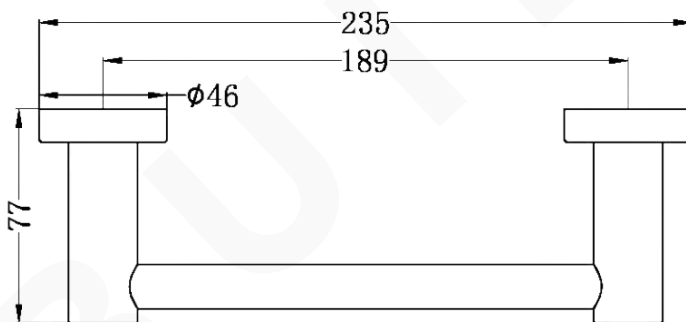

## MECCA TOWEL RAIL

### DESCRIPTION

Brand: Nero  
 Name: Mecca Hand Towel Rail  
 Model: NR1980ACH Chrome  
 Type: Hand Towel Rails

### SPECIFICATIONS

Height: 77mm  
 Length: 235mm  
 Material: 304 Stainless Steel  
 Finish: Chrome

### MODEL & AVAILABLE COLOUR OPTIONS

- NR1980ABN: Mecca Double Towel Rail  
Brushed Nickel
- NR1980AGM: Mecca Double Towel Rail  
Brushed Gunmetal
- NR1980ABG: Mecca Double Towel Rail  
Brushed Gold
- NR1980AMB: Mecca Double Towel Rail  
Matte Black
- NR1980AMW: Mecca Double Towel Rail  
Matte White