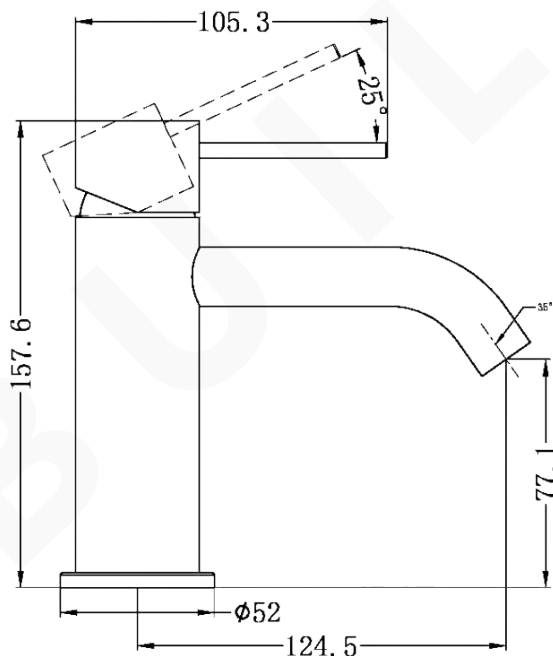

MECCA BASIN MIXER

DESCRIPTION

Brand: Nero
 Name: Mecca Basin Mixer
 Model: NR221901CH Chrome
 Type: Basin Mixer

SPECIFICATIONS

Height: 157.6mm
 Length: 124.5mm
 Material: Brass
 Finish: Chrome
 WELS Rating: 5.0L/Min, 5Star
 WELS Registration: T34930

MODEL & AVAILABLE COLOUR OPTIONS

- NR221901BN: Mecca Basin Mixer
Brushed Nickel
- NR221901GM: Mecca Basin Mixer
Brushed Gunmetal
- NR221901BG: Mecca Basin Mixer
Brushed Gold
- NR221901MB: Mecca Basin Mixer
Matte Black
- NR221901MW: Mecca Basin Mixer
Matte White