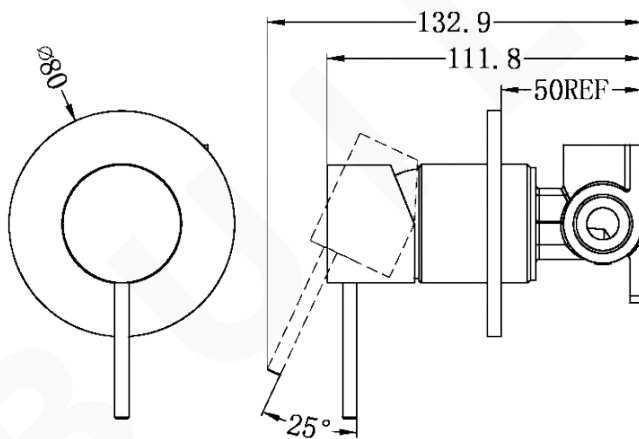

## DESCRIPTION

Brand: Nero  
 Name: Mecca Shower Mixer 80mm Plate  
 Model: NR221911CH Chrome  
 Type: Shower Mixers

## SPECIFICATIONS

Diameter: ø80mm  
 Length: 132.9mm  
 Material: Brass  
 Finish: Chrome

## MODEL & AVAILABLE COLOUR OPTIONS

- NR221911BN: Mecca Shower 80mm Plate Mixer Brushed Nickel
- NR221911GM: Mecca Shower 80mm Plate Mixer Brushed Gunmetal
- NR221911BG: Mecca Shower 80mm Plate Mixer Brushed Gold
- NR221911MB: Mecca Shower 80mm Plate Mixer Matte Black
- NR221911MW: Mecca Shower 80mm Plate Mixer Matte White