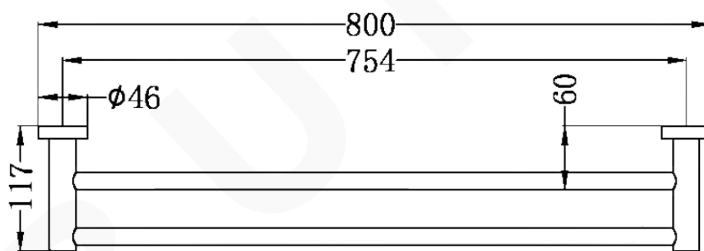

### DESCRIPTION

Brand: Nero  
 Name: Mecca Double Towel Rail 800mm  
 Model: NR1930DCH Chrome  
 Type: Towel Rails

### SPECIFICATIONS

Height: 117mm  
 Length: 800mm  
 Material: 304 Stainless Steel  
 Finish: Chrome

### MODEL & AVAILABLE COLOUR OPTIONS

- NR1930DBN: Mecca Double Towel Rail Brushed Nickel
- NR1930DGM: Mecca Double Towel Rail Brushed Gunmetal
- NR1930DBG: Mecca Double Towel Rail Brushed Gold
- NR1930DMB: Mecca Double Towel Rail Matte Black
- NR1930DMW: Mecca Double Towel Rail Matte White