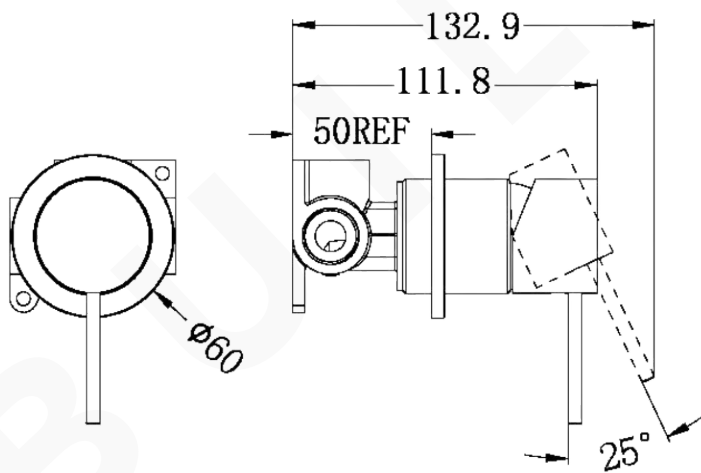

MECCA SHOWER MIXER

DESCRIPTION

Brand: Nero
 Name: Mecca Shower Mixer 60mm Plate
 Model: NR221909hCH Chrome
 Type: Shower Mixers

SPECIFICATIONS

Diameter: $\varnothing 60\text{mm}$
 Length: 132.9mm
 Material: Brass
 Finish: Chrome

MODEL & AVAILABLE COLOUR OPTIONS

- NR221909hBN: Mecca Shower 60mm Plate Mixer Brushed Nickel
- NR221909hGM: Mecca Shower 60mm Plate Mixer Brushed Gunmetal
- NR221909hBG: Mecca Shower 60mm Plate Mixer Brushed Gold
- NR221909hMB: Mecca Shower 60mm Plate Mixer Matte Black
- NR221909hMW: Mecca Shower 60mm Plate Mixer Matte White