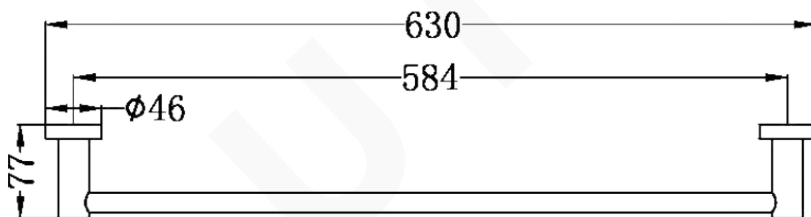

MECCA TOWEL RAIL

DESCRIPTION

Brand: Nero
 Name: Mecca Single Towel Rail 600mm
 Model: NR1924CH Chrome
 Type: Single Towel Rails

SPECIFICATIONS

Height: 77mm
 Length: 630mm
 Material: 304 Stainless Steel
 Finish: Chrome

MODEL & AVAILABLE COLOUR OPTIONS

- NR1924BN: Mecca Single Towel Rail
Brushed Nickel
- NR1924GM: Mecca Single Towel Rail
Brushed Gunmetal
- NR1924BG: Mecca Single Towel Rail
Brushed Gold
- NR1924MB: Mecca Single Towel Rail
Matte Black
- NR1924MW: Mecca Single Towel Rail
Matte White