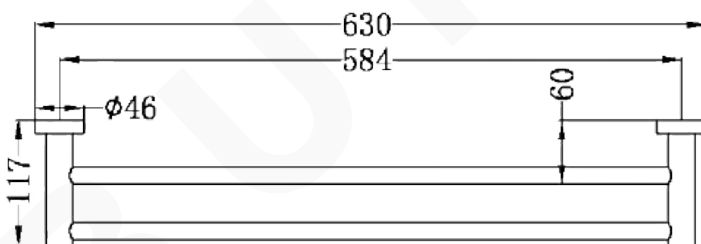

### DESCRIPTION

Brand: Nero  
 Name: Mecca Double Towel Rail 600mm  
 Model: NR1924DCH Chrome  
 Type: Towel Rails

### SPECIFICATIONS

Height: 177mm  
 Length: 630mm  
 Material: 304 Stainless Steel  
 Finish: Chrome

### MODEL & AVAILABLE COLOUR OPTIONS

- NR1924DBN: Mecca Double Towel Rail Brushed Nickel
- NR1924DGM: Mecca Double Towel Rail Brushed Gunmetal
- NR1924DBG: Mecca Double Towel Rail Brushed Gold
- NR1924DMB: Mecca Double Towel Rail Matte Black
- NR1924DMW: Mecca Double Towel Rail Matte White