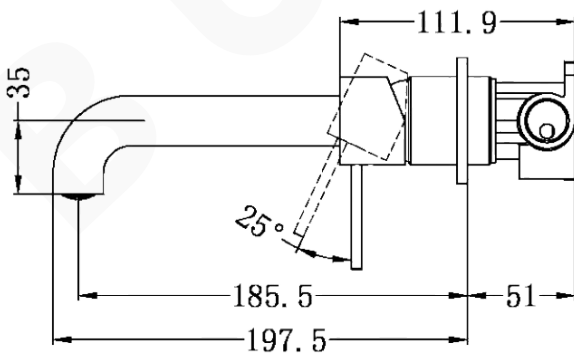

MECCA WALL BASIN MIXER

DESCRIPTION

Brand: Nero
 Name: Mecca Wall Basin/Bath Mixer 185mm
 Separate Back Plate
 Model: NR221907c185CH Chrome
 Type: Wall Basin/Bath Mixer

SPECIFICATIONS

Height: 98.9mm
 Length: 197.5mm
 Material: Brass
 Finish: Chrome
 WELS Rating: 6L/Min, 5Star
 WELS Registration: T34935

MODEL & AVAILABLE COLOUR OPTIONS

- NR221907c185BN: Mecca Wall Basin/Bath Mixer Brushed Nickel
- NR221907c185GM: Mecca Wall Basin/Bath Mixer Brushed Gunmetal
- NR221907c185BG: Mecca Wall Basin/Bath Mixer Brushed Gold
- NR221907c185MB: Mecca Wall Basin/Bath Mixer Matte Black
- NR221907c185MW: Mecca Wall Basin/Bath Mixer Matte White