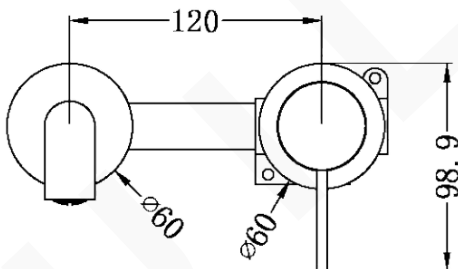

MECCA WALL BASIN MIXER

DESCRIPTION

Brand: Nero
 Name: Mecca Wall Basin/Bath Mixer 185mm
 Separate Back Plate
 Model: NR221907c185CH Chrome
 Type: Wall Basin/Bath Mixer

SPECIFICATIONS

Height: 98.9mm
 Length: 197.5mm
 Material: Brass
 Finish: Chrome
 WELS Rating: 6L/Min, 5Star
 WELS Registration: T34935

MODEL & AVAILABLE COLOUR OPTIONS

- NR221907c185BN: Mecca Wall Basin/Bath Mixer Brushed Nickel
- NR221907c185GM: Mecca Wall Basin/Bath Mixer Brushed Gunmetal
- NR221907c185BG: Mecca Wall Basin/Bath Mixer Brushed Gold
- NR221907c185MB: Mecca Wall Basin/Bath Mixer Matte Black
- NR221907c185MW: Mecca Wall Basin/Bath Mixer Matte White