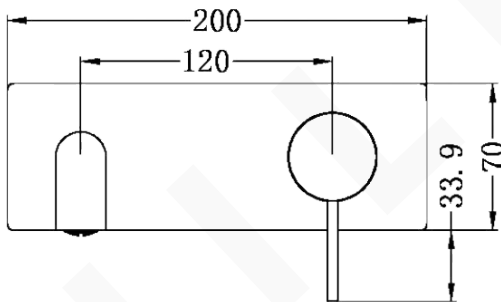

**MECCA WALL BASIN MIXER**

**DESCRIPTION**

Brand: Nero  
 Name: Mecca Wall Basin/Bath Mixer 185mm  
 Model: NR221907a185CH Chrome  
 Type: Wall Basin/Bath Mixer

**SPECIFICATIONS**

Height: 70mm  
 Length: 197.5mm  
 Material: Brass  
 Finish: Chrome  
 WELS Rating: 6L/Min,5Star  
 WELS Registration: T34933

**MODEL & AVAILABLE COLOUR OPTIONS**

- NR221907a185BN: Mecca Wall Basin/Bath Mixer Brushed Nickel
- NR221907a185GM: Mecca Wall Basin/Bath Mixer Brushed Gunmetal
- NR221907a185BG: Mecca Wall Basin/Bath Mixer Brushed Gold
- NR221907a185MB: Mecca Wall Basin/Bath Mixer Matte Black
- NR221907a185MW: Mecca Wall Basin/Bath Mixer Matte White