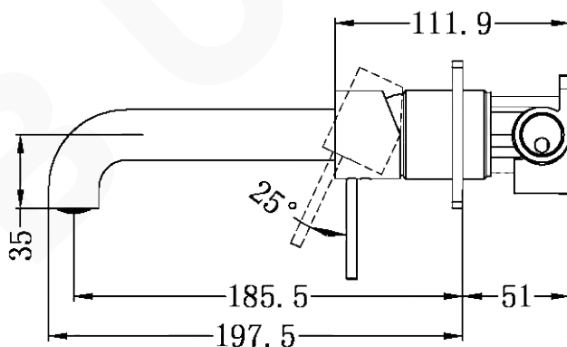

**MECCA WALL BASIN MIXER**

**DESCRIPTION**

Brand: Nero  
 Name: Mecca Wall Basin/Bath Mixer 185mm  
 Model: NR221907a185CH Chrome  
 Type: Wall Basin/Bath Mixer

**SPECIFICATIONS**

Height: 70mm  
 Length: 197.5mm  
 Material: Brass  
 Finish: Chrome  
 WELS Rating: 6L/Min,5Star  
 WELS Registration: T34933

**MODEL & AVAILABLE COLOUR OPTIONS**

- NR221907a185BN: Mecca Wall Basin/Bath Mixer Brushed Nickel
- NR221907a185GM: Mecca Wall Basin/Bath Mixer Brushed Gunmetal
- NR221907a185BG: Mecca Wall Basin/Bath Mixer Brushed Gold
- NR221907a185MB: Mecca Wall Basin/Bath Mixer Matte Black
- NR221907a185MW: Mecca Wall Basin/Bath Mixer Matte White