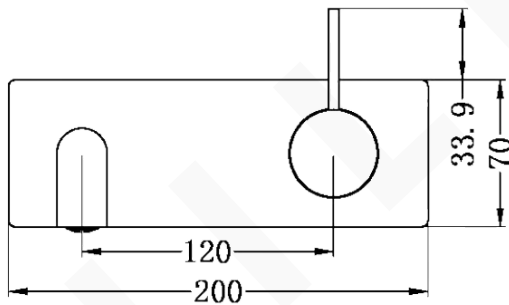

MECCA WALL BASIN MIXER

DESCRIPTION

Brand: Nero
 Name: Mecca Wall Basin/Bath Mixer
 Handle Up 185mm
 Model: NR221907b185CH Chrome
 Type: Wall Basin/Bath Mixer

SPECIFICATIONS

Height: 70mm
 Length: 197.5mm
 Material: Brass
 Finish: Chrome
 WELS Rating: 6L/Min,5Star
 WELS Registration: T34934

MODEL & AVAILABLE COLOUR OPTIONS

- NR221907b185BN: Mecca Wall Basin/Bath Handle Up Mixer Brushed Nickel
- NR221907b185GM: Mecca Wall Basin/Bath Handle Up Mixer Brushed Gunmetal
- NR221907b185BG: Mecca Wall Basin/Bath Handle Up Mixer Brushed Gold
- NR221907b185MB: Mecca Wall Basin/Bath Handle Up Mixer Matte Black
- NR221907b185MW: Mecca Wall Basin/Bath Handle Up Mixer Matte White