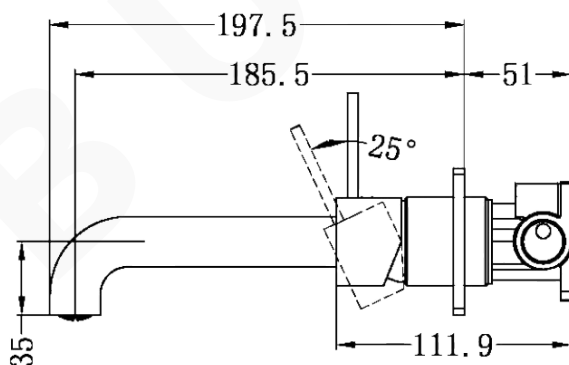

MECCA WALL BASIN MIXER

DESCRIPTION

Brand: Nero
 Name: Mecca Wall Basin/Bath Mixer
 Handle Up 185mm
 Model: NR221907b185CH Chrome
 Type: Wall Basin/Bath Mixer

SPECIFICATIONS

Height: 70mm
 Length: 197.5mm
 Material: Brass
 Finish: Chrome
 WELS Rating: 6L/Min,5Star
 WELS Registration: T34934

MODEL & AVAILABLE COLOUR OPTIONS

- NR221907b185BN: Mecca Wall Basin/Bath Handle Up Mixer Brushed Nickel
- NR221907b185GM: Mecca Wall Basin/Bath Handle Up Mixer Brushed Gunmetal
- NR221907b185BG: Mecca Wall Basin/Bath Handle Up Mixer Brushed Gold
- NR221907b185MB: Mecca Wall Basin/Bath Handle Up Mixer Matte Black
- NR221907b185MW: Mecca Wall Basin/Bath Handle Up Mixer Matte White