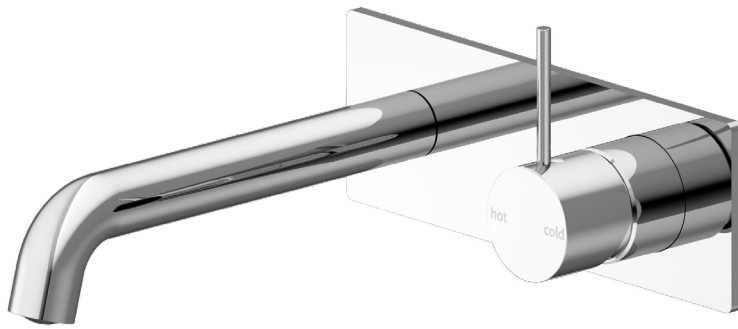

MECCA WALL BASIN MIXER

DESCRIPTION

Brand: Nero
 Name: Mecca Wall Basin/Bath Mixer
 Handle Up 185mm
 Model: NR221907b185CH Chrome
 Type: Wall Basin/Bath Mixer

SPECIFICATIONS

Height: 70mm
 Length: 197.5mm
 Material: Brass
 Finish: Chrome
 WELS Rating: 6L/Min,5Star
 WELS Registration: T34934

MODEL & AVAILABLE COLOUR OPTIONS

- NR221907b185BN: Mecca Wall Basin/Bath Handle Up Mixer Brushed Nickel
- NR221907b185GM: Mecca Wall Basin/Bath Handle Up Mixer Brushed Gunmetal
- NR221907b185BG: Mecca Wall Basin/Bath Handle Up Mixer Brushed Gold
- NR221907b185MB: Mecca Wall Basin/Bath Handle Up Mixer Matte Black
- NR221907b185MW: Mecca Wall Basin/Bath Handle Up Mixer Matte White