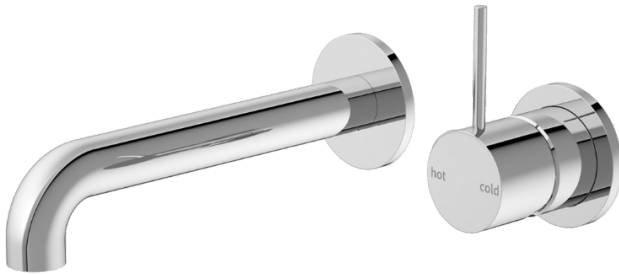

MECCA WALL BASIN MIXER

DESCRIPTION

Brand: Nero
 Name: Mecca Wall Basin/Bath Mixer 185mm
 Separate Back Plate Handle Up
 Model: NR221907d185CH Chrome
 Type: Wall Basin/Bath Mixer

SPECIFICATIONS

Height: 98.9mm
 Length: 197.5mm
 Material: Brass
 Finish: Chrome
 WELS Rating: 6L/Min, 5Star
 WELS Registration: T34936

MODEL & AVAILABLE COLOUR OPTIONS

- NR221907d185BN: Mecca Wall Basin/Bath Mixer Brushed Nickel
- NR221907d185GM: Mecca Wall Basin/Bath Mixer Brushed Gunmetal
- NR221907d185BG: Mecca Wall Basin/Bath Mixer Brushed Gold
- NR221907d185MB: Mecca Wall Basin/Bath Mixer Matte Black
- NR221907d185MW: Mecca Wall Basin/Bath Mixer Matte White