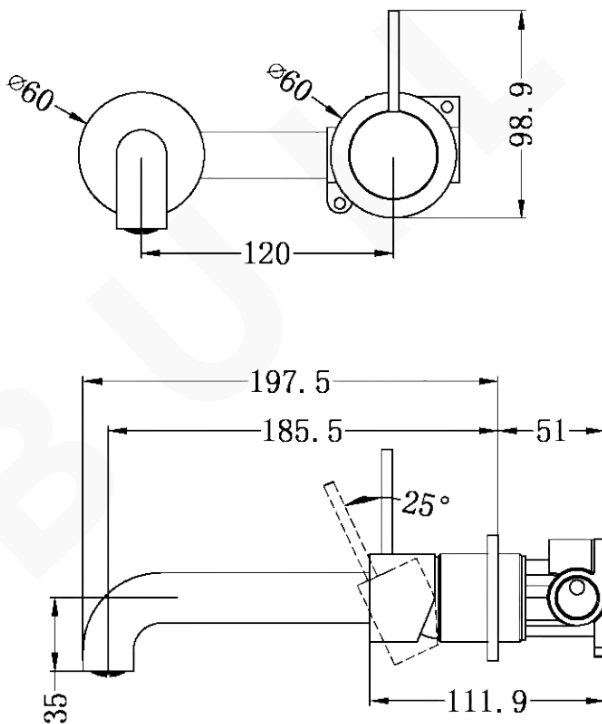

MECCA WALL BASIN MIXER

DESCRIPTION

Brand: Nero
 Name: Mecca Wall Basin/Bath Mixer 185mm
 Separate Back Plate Handle Up
 Model: NR221907d185CH Chrome
 Type: Wall Basin/Bath Mixer

SPECIFICATIONS

Height: 98.9mm
 Length: 197.5mm
 Material: Brass
 Finish: Chrome
 WELS Rating: 6L/Min, 5Star
 WELS Registration: T34936

MODEL & AVAILABLE COLOUR OPTIONS

- NR221907d185BN: Mecca Wall Basin/Bath Mixer Brushed Nickel
- NR221907d185GM: Mecca Wall Basin/Bath Mixer Brushed Gunmetal
- NR221907d185BG: Mecca Wall Basin/Bath Mixer Brushed Gold
- NR221907d185MB: Mecca Wall Basin/Bath Mixer Matte Black
- NR221907d185MW: Mecca Wall Basin/Bath Mixer Matte White